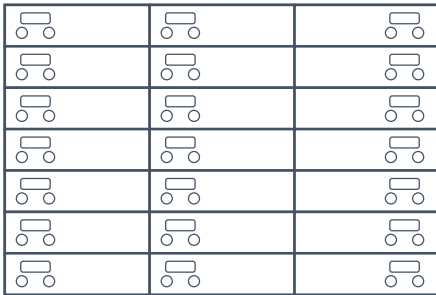

ST21 21 BOXES 76MM X 254MM