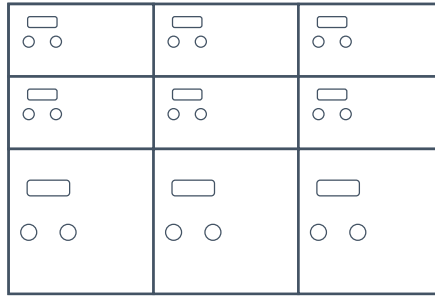

SAFE DEPOSIT BOXES

1300 483 732

hudsales@arasec.com.au

hudsecurity.com.au

AN ARA SECURITY COMPANY

NESTS: 830MM WIDE X 566MM HIGH X 610MM DEEP

ST06 6 BOXES 254MM X 254MM

ST09A 6 BOXES 127MM X 254MM
3 BOXES 254MM X 254MM