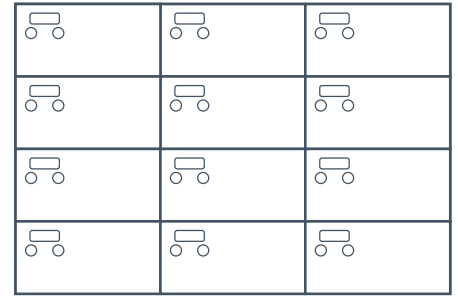

SAFE DEPOSIT BOXES

1300 483 732

hudsales@arasec.com.au

hudsecurity.com.au

AN ARA SECURITY COMPANY

NESTS: 830MM WIDE X 566MM HIGH X 610MM DEEP

ST06 6 BOXES 254MM X 254MM

ST09A 6 BOXES 127MM X 254MM
3 BOXES 254MM X 254MM