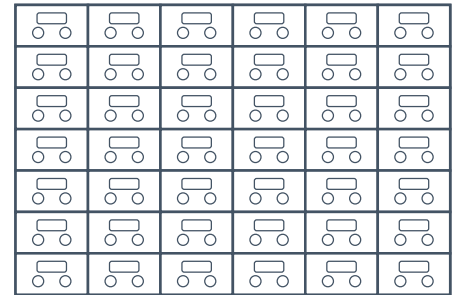

ST42 42 BOXES 76MM X 127MM

NESTS: 830MM WIDE X 168MM HIGH X 610MM DEEP

NESTS: 273MM WIDE X 566MM HIGH X 610MM DEEP

2 BOXES 127MM X 254MM
1 BOX 254MM X 254MM

7 BOXES
76MM X 254MM

8 BOXES
127MM X 127MM

14 BOXES
76MM X 127MM